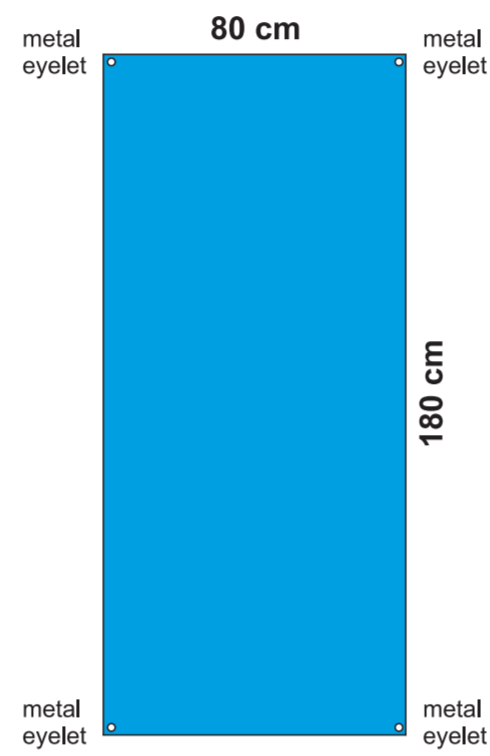

**X-BANNER:**  
- DOUBLE-SIDED (x2)

**X-BANNER:**  
- 80x180 cm

**X-BANNER:**  
- 90x210 cm

visible part

partially hidden inside system

**PIGGOTTS**  
flags & branding