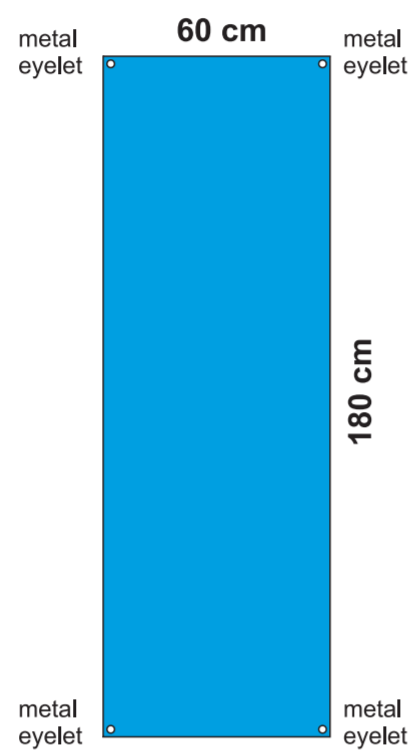

**X-BANNER:**  
- DOUBLE-SIDED (x2)

**X-BANNER:**  
- 80x180 cm

**X-BANNER:**  
- 90x210 cm

visible part

partially hidden inside system

**PIGGOTTS**  
flags & branding