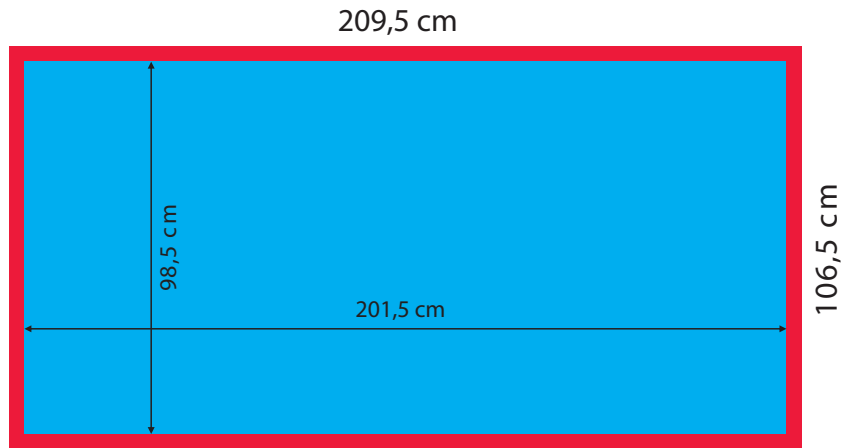

# DOUBLE-SIDED ALUMINIUM A FRAME

scale 1:20

VISUALIZATION

TEXTILE  
TEMPLATE

PVC  
TEMPLATE

The textile templates include bleed.

Please take care to place important details of your graphic at least 5 cm from the edges of a template not to make them be printed on a hem line or a bleed.

What do the particular colours mean?

-  bleed (this part will not be visible after finishing)
-  visible part