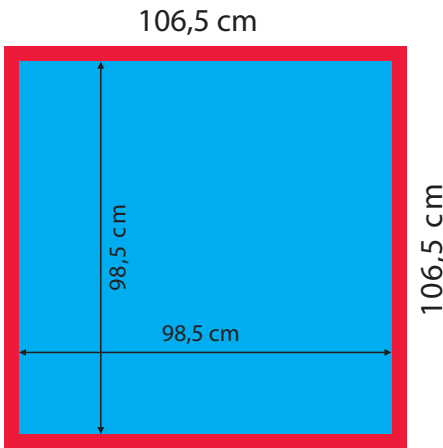

# DOUBLE-SIDED ALUMINIUM A FRAME

scale 1:20

VISUALIZATION

TEXTILE  
TEMPLATE

PVC  
TEMPLATE

The textile templates include bleed.

Please take care to place important details of your graphic at least 5 cm from the edges of a template not to make them be printed on a hem line or a bleed.

What do the particular colours mean?

-  bleed (this part will not be visible after finishing)
-  visible part